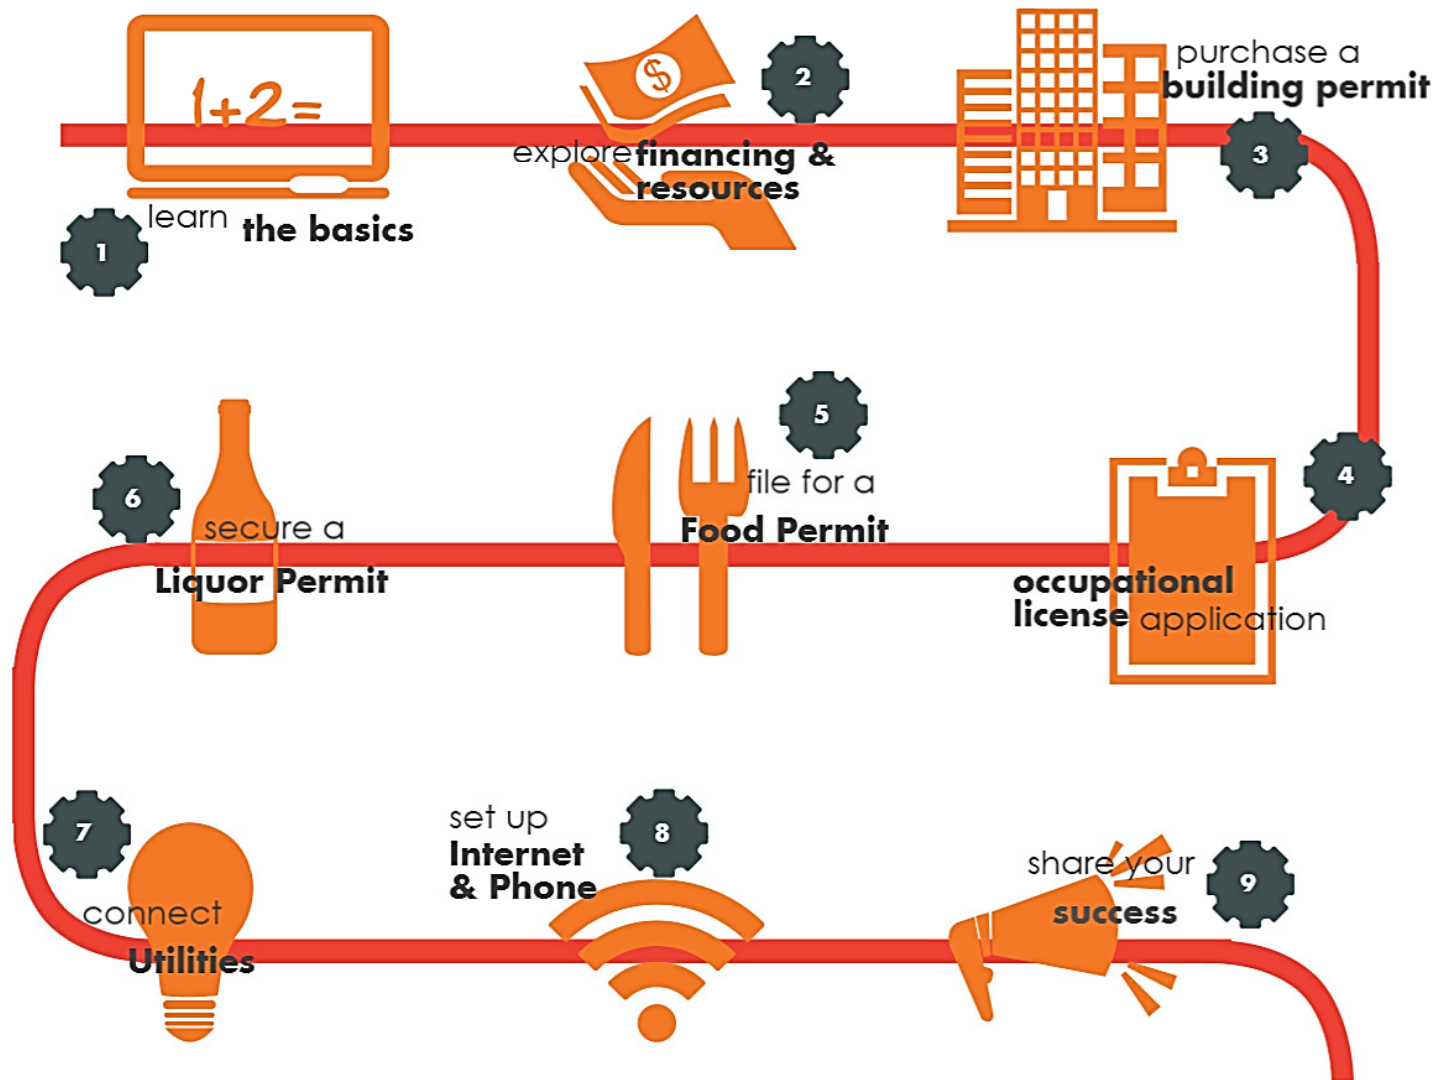

Doing Business in Vermilion

Erath, LA

CONTACTS

1. 1 LA Small Business Development Center
   www.lsbdc.org/ull
   (337) 482-6312
   lsbdc.ull@lsbdc.org
2. 2 Vermilion Economic Development Alliance
   www.developvermilion.org
   (337) 740-0433
   info@developvermilion.org
3. 3 Town of Erath
   (337) 937-8401
   Raquel Harris
4. 4 Town of Erath
   (337) 937-8401
   Raquel Harris

1. 5 Vermilion Parish Health Unit
   (337) 893-1443
   LA Department of Health & Hospitals
   <http://tinyurl.com/foodbusiness>
   tenney.sibley@la.gov
2. 6 Refer to Contact #3 & LA Alcohol & Tobacco Control
   <http://tinyurl.com/LAalcoholpermit>
   (225) 925-4041
   Emily.Cassidy@atc.la.gov
3. 7 Town of Erath for water, sewer & electricity
   (337) 937-8401
   CenterPoint Energy for gas
   (800) 477-0177
4. 8 Cox Communications (337) 456-4130 or
   AT&T (800) 288-2020
5. 9 Vermilion Chamber of Commerce
   www.vermilionchamber.org
   (337) 893-2491
   connect@vermilionchamber.org